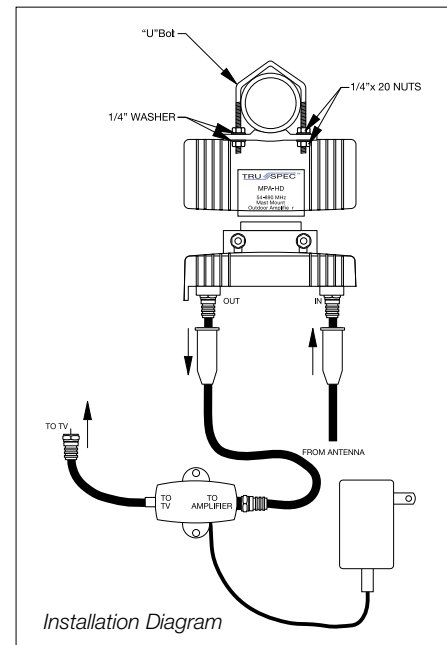

Ordering Information

MPA-HD Mast-Mounted HDTV Pre-Amplifier

Total # of Channels	Input Level (dBmV)	Output Level (dBmV)
6	21dBmV	34dBmV
12	18dBmV	31dBmV
24	15dBmV	28dBmV
48	12dBmV	25dBmV